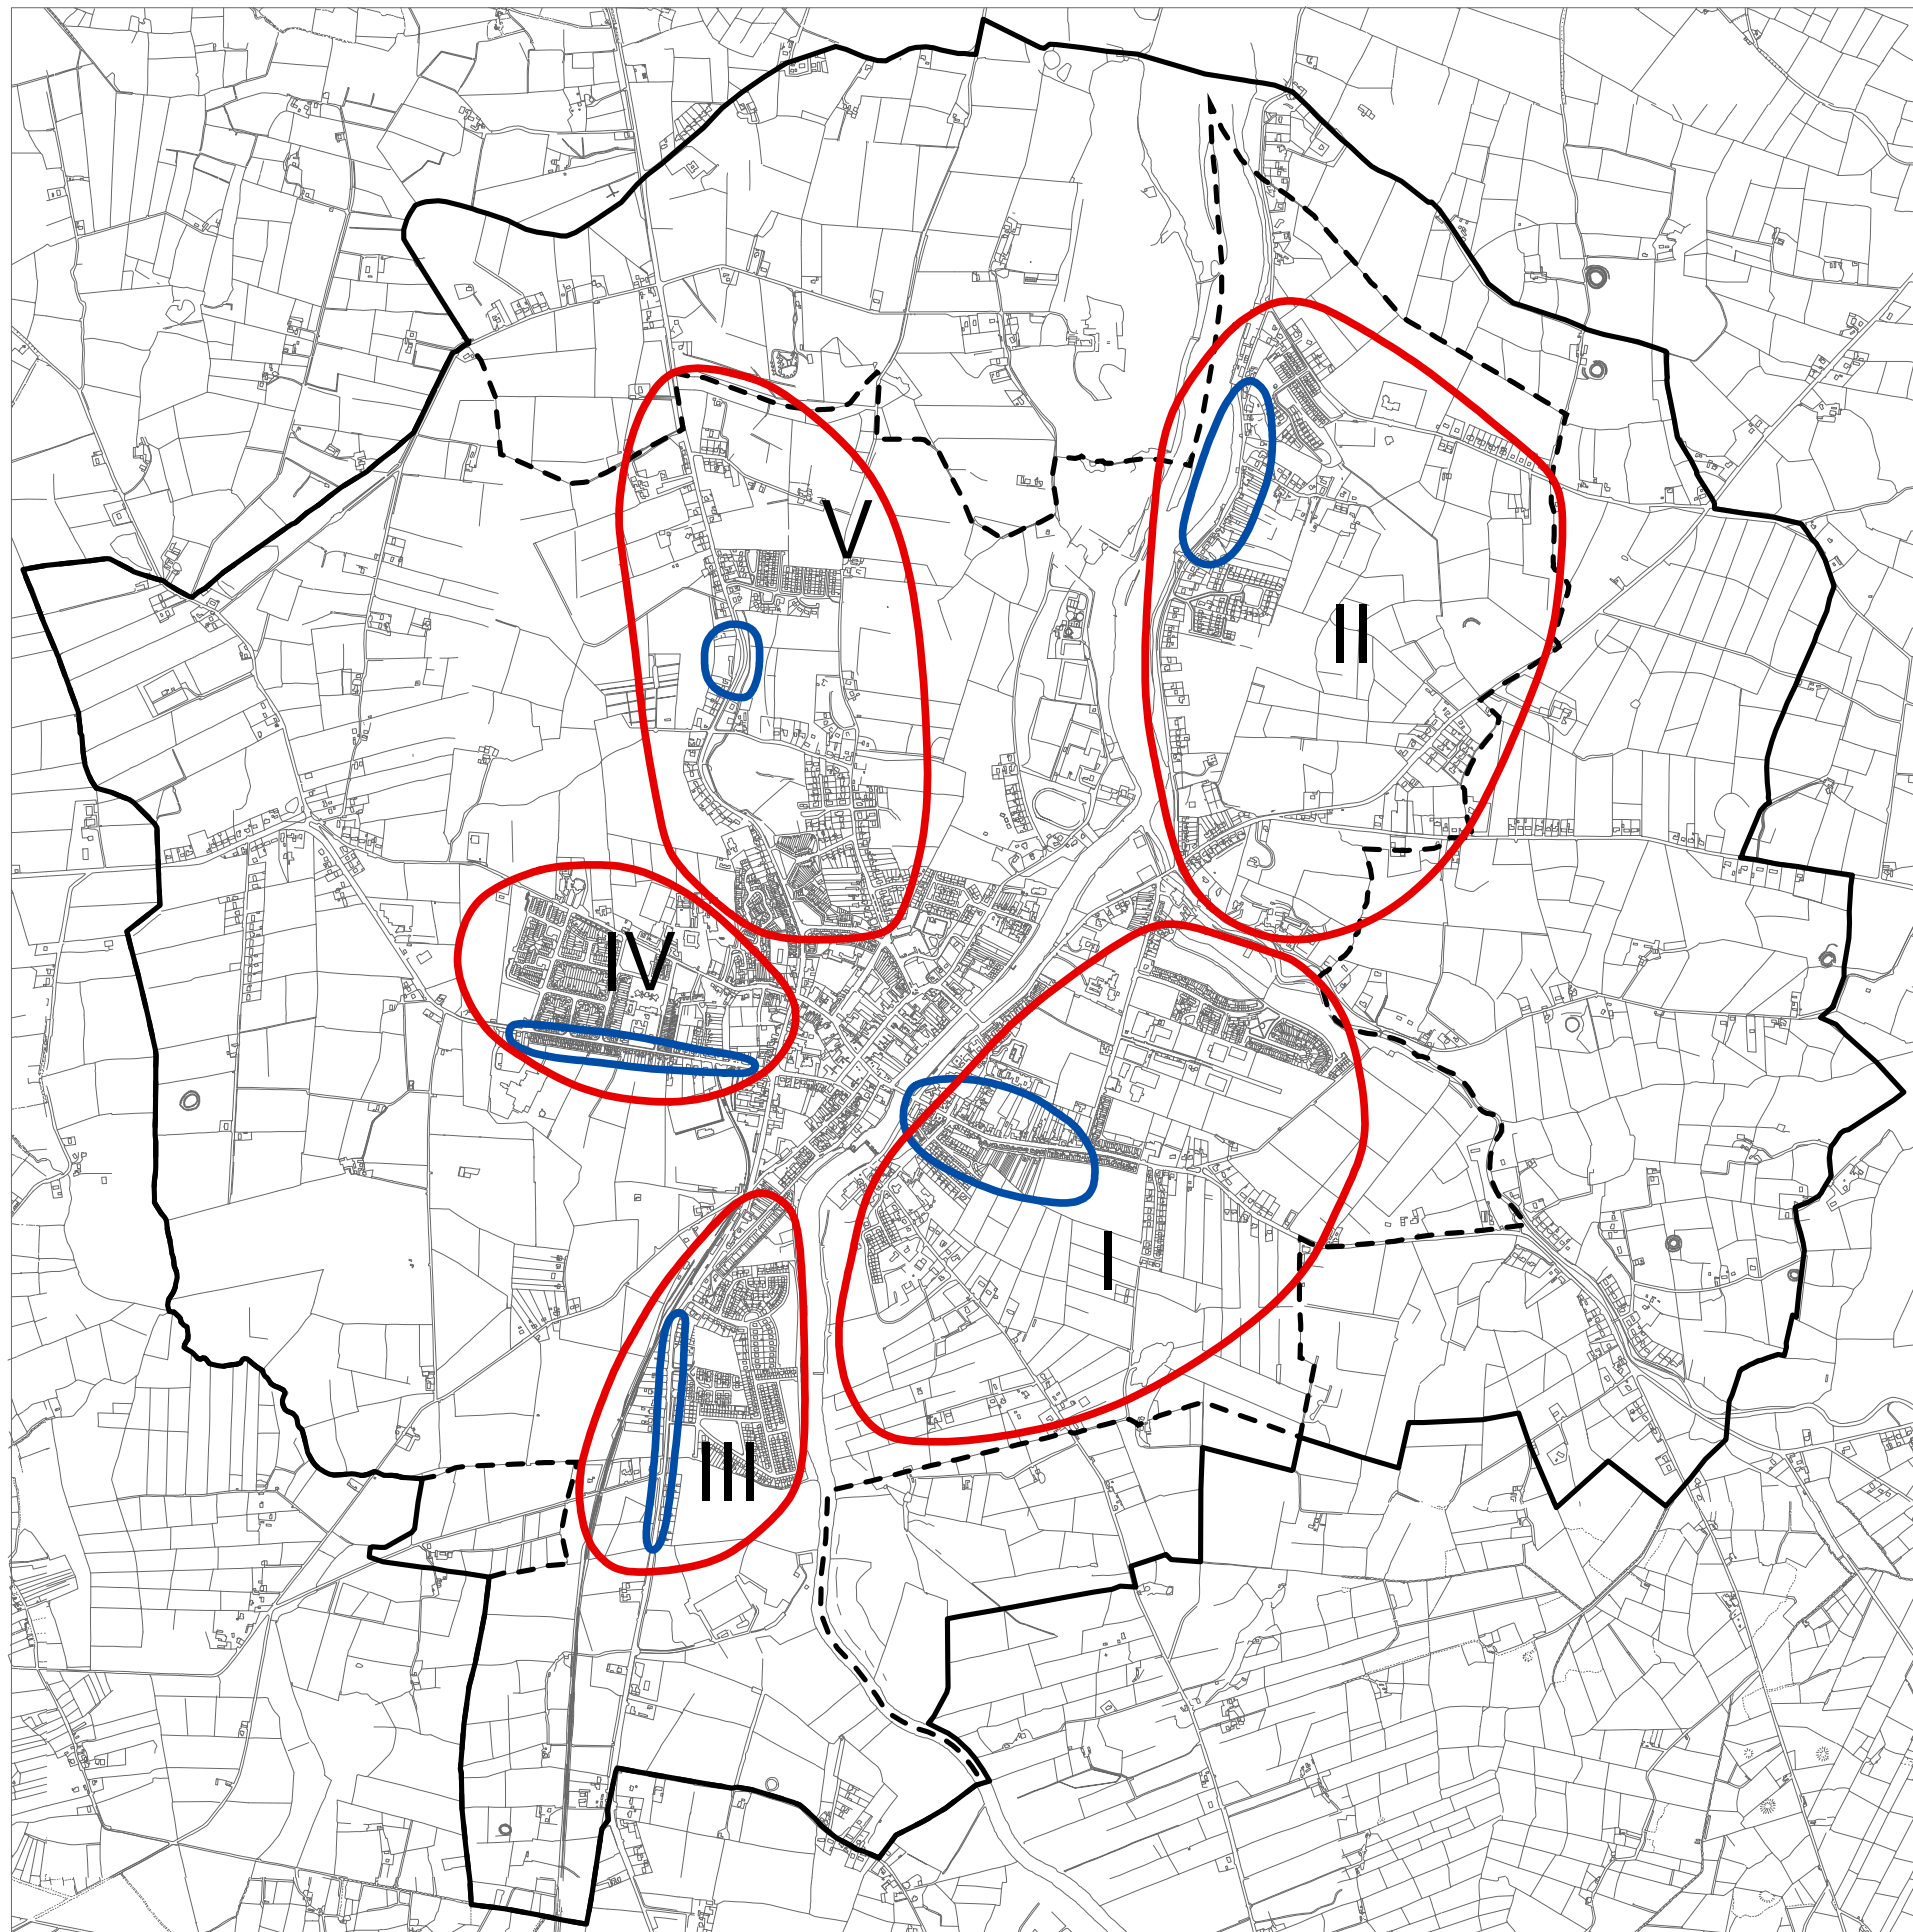

Neighbourhood Areas

Ballina Town Council
Mayo County Council

MAP NO. 04

LEGEND

- Plan Area Boundary
- - - Town Boundary
- NEIGHBOURHOOD
- Neighbourhood Centres
- Residential Neighbourhoods

Source: Mayo County Council; OSI-License: AR 0021803; Scale: NTS