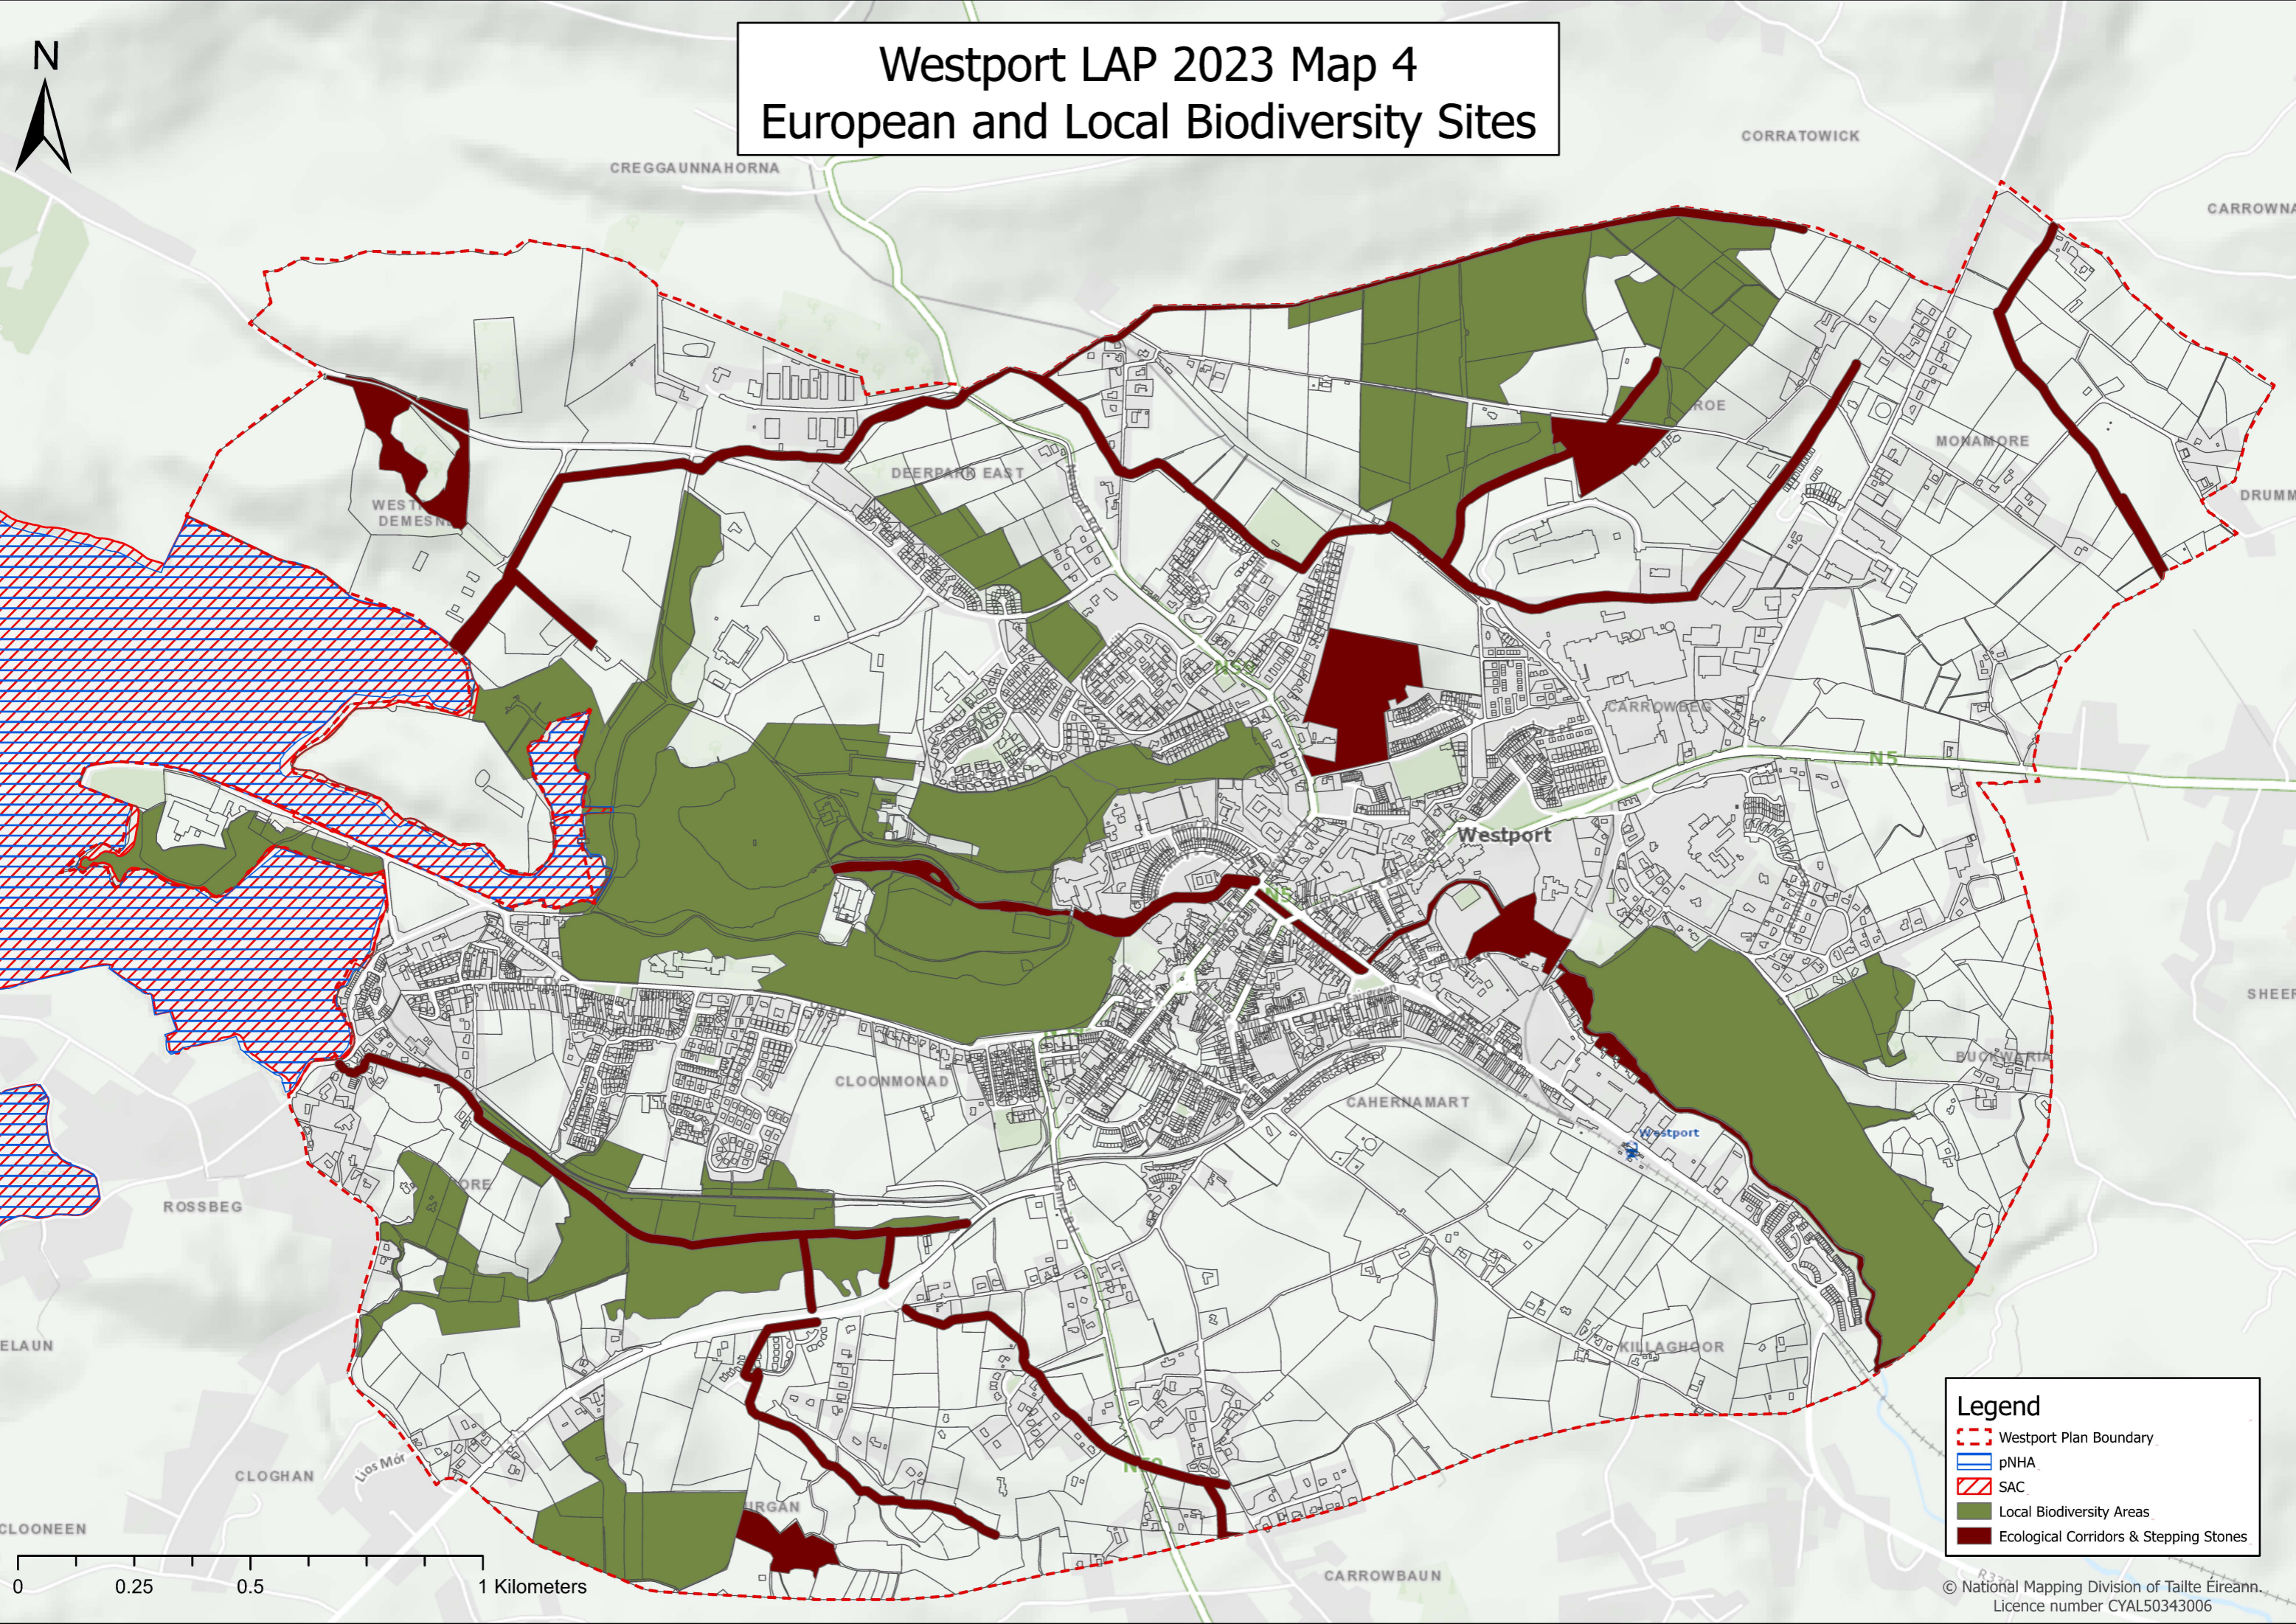

# Westport LAP 2023 Map 4 European and Local Biodiversity Sites

**Legend**

- Westport Plan Boundary
- pNHA
- SAC
- Local Biodiversity Areas
- Ecological Corridors & Stepping Stones